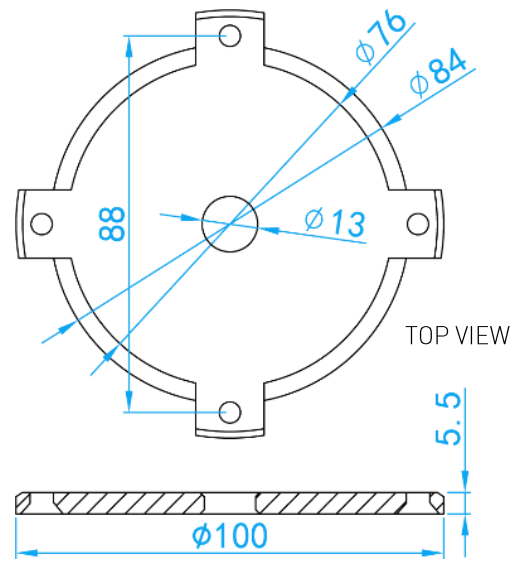

SWIMMING POOL FLOOR INLET S/STEEL AISI316 COVER

CROSS SECTIONAL VIEW

STANDARD SPECIFICATIONS

SKU	MATERIAL	WEIGHT (kg)
VJFICS316	AISI316	0.242