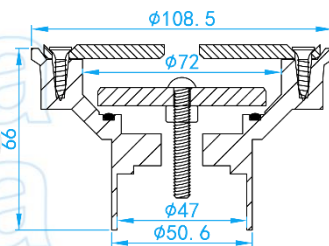

SKU	MATERIAL	Ø (mm)	COLOUR	WEIGHT (kg)
VJEB20	PVC	20	White	0.057
VJEB25	PVC	25	White	0.050

STANDARD SPECIFICATIONS

SKU	MATERIAL	COLOUR	WEIGHT (kg)
VJEB1525	PVC	White	0.062
VJEB1525B		Black	

STANDARD SPECIFICATIONS