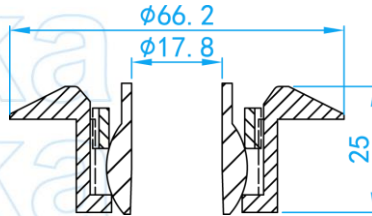

PVC AIR VENT FOR SPA POOL

STANDARD SPECIFICATIONS

SKU	MATERIAL	COLOUR	WEIGHT (kg)
VJMJ	PVC	White	0.056

STANDARD SPECIFICATIONS

SKU	MATERIAL	COLOUR	WEIGHT (kg)
VJEB15	PVC	White	0.026

STANDARD SPECIFICATIONS

SKU	MATERIAL	Ø (mm)	COLOUR	WEIGHT (kg)
VJEB20	PVC	20	White	0.057
VJEB25	PVC	25	White	0.050

STANDARD SPECIFICATIONS

SKU	MATERIAL	COLOUR	WEIGHT (kg)
VJEB1525	PVC	White	0.062
VJEB1525B		Black	

STANDARD SPECIFICATIONS