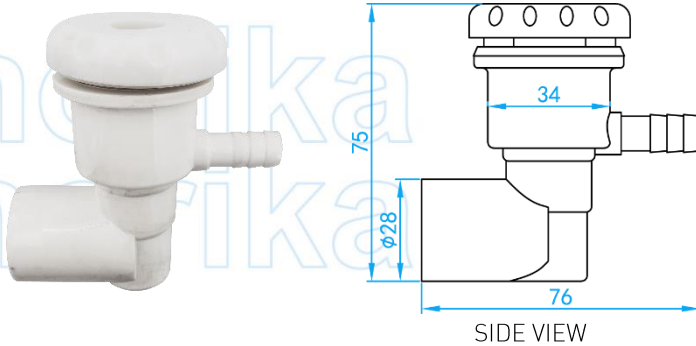

PVC AIR VENT FOR SPA POOL

STANDARD SPECIFICATIONS

SKU	MATERIAL	COLOUR	WEIGHT (kg)
VJMJ	PVC	White	0.056

STANDARD SPECIFICATIONS

SKU	MATERIAL	COLOUR	WEIGHT (kg)
VJEB15	PVC	White	0.026

STANDARD SPECIFICATIONS

SKU	MATERIAL	Ø (mm)	COLOUR	WEIGHT (kg)
VJEB20	PVC	20	White	0.057
VJEB25	PVC	25	White	0.050

STANDARD SPECIFICATIONS

SKU	MATERIAL	COLOUR	WEIGHT (kg)
VJEB1525	PVC	White	0.062
VJEB1525B		Black	

STANDARD SPECIFICATIONS