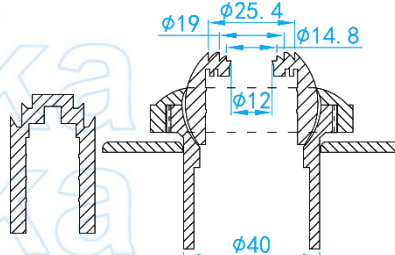

PVC AIR VENT FOR SPA POOL

STANDARD SPECIFICATIONS

SKU	MATERIAL	COLOUR	WEIGHT (kg)
VJMJ	PVC	White	0.056

STANDARD SPECIFICATIONS

SKU	MATERIAL	COLOUR	WEIGHT (kg)
VJEB15	PVC	White	0.026

STANDARD SPECIFICATIONS

SKU	MATERIAL	Ø (mm)	COLOUR	WEIGHT (kg)
VJEB20	PVC	20	White	0.057
VJEB25	PVC	25	White	0.050

STANDARD SPECIFICATIONS

SKU	MATERIAL	COLOUR	WEIGHT (kg)
VJEB1525	PVC	White	0.062
VJEB1525B		Black	

STANDARD SPECIFICATIONS