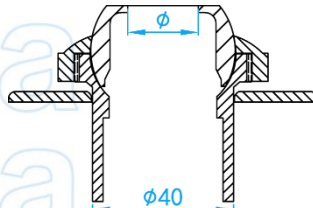

STANDARD SPECIFICATIONS

SKU	MATERIAL	Ø (mm)	COLOUR	WEIGHT (kg)
VJEB20	PVC	20	White	0.057
VJEB25	PVC	25	White	0.050