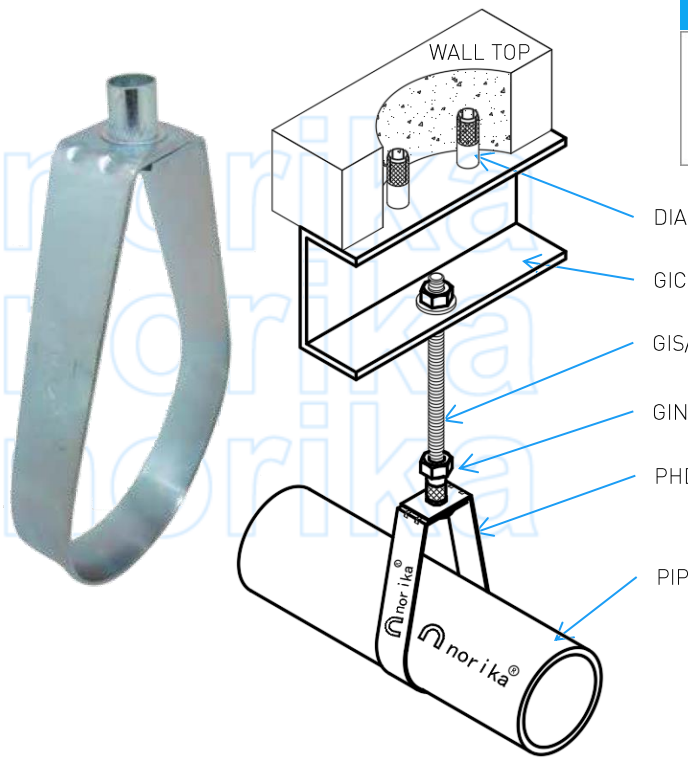

BAND HANGER

SIDE VIEW

STANDARD SPECIFICATIONS

Material	Galvanized Iron
Finish	Bright Zinc Plated
Connection	3/8" & 1/2"

DIMENSIONS

SKU	SIZE (mm)	NOMINAL DIAMETER Ø (mm)	M (inch)	d (mm)	H (mm)	WEIGHT (kg)	PCS/CTN
PHD025	25	44.5	3/8"	0.9	80	0.030	200
PHD035	35	48.2	3/8"	0.9	86	0.040	100
PHD042	42	49.0	3/8"	0.9	94	0.045	100
PHD050	50	60.0	3/8"	0.9	110	0.050	100
PHD065	65	78.0	3/8"	1.5	120	0.105	100
PHD080	80	89.6	3/8"	1.5	152	0.124	100
PHD100	100	114.0	3/8"	2.0	176	0.193	100
PHD125	125	139.5	1/2"	2.0	201	0.345	60
PHD150	150	178.5	1/2"	2.5	239	0.395	60
PHD200	200	209.0	1/2"	3.0	326	0.605	30
PHD250	250	269.1	1/2"	3.0	413	0.750	30
PHD300	300	328.0	1/2"	3.0	510	0.836	30