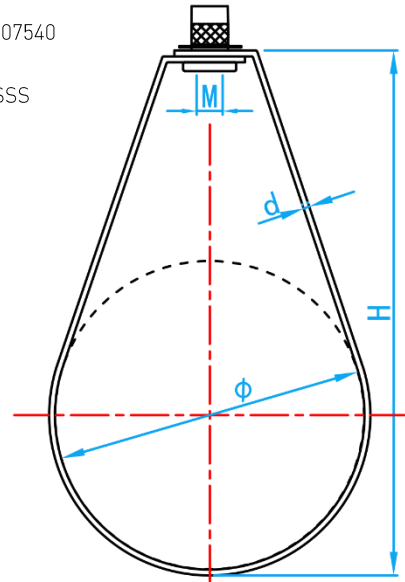

BAND HANGER

SIDE VIEW

STANDARD SPECIFICATIONS

Material	Galvanized Iron
Finish	Bright Zinc Plated
Connection	3/8" & 1/2"

DIMENSIONS

SKU	SIZE (mm)	NOMINAL DIAMETER Ø (mm)	M (inch)	d (mm)	H (mm)	WEIGHT (kg)	PCS/CTN
PHD025	25	44.5	3/8"	0.9	80	0.030	200
PHD035	35	48.2	3/8"	0.9	86	0.040	100
PHD042	42	49.0	3/8"	0.9	94	0.045	100
PHD050	50	60.0	3/8"	0.9	110	0.050	100
PHD065	65	78.0	3/8"	1.5	120	0.105	100
PHD080	80	89.6	3/8"	1.5	152	0.124	100
PHD100	100	114.0	3/8"	2.0	176	0.193	100
PHD125	125	139.5	1/2"	2.0	201	0.345	60
PHD150	150	178.5	1/2"	2.5	239	0.395	60
PHD200	200	209.0	1/2"	3.0	326	0.605	30
PHD250	250	269.1	1/2"	3.0	413	0.750	30
PHD300	300	328.0	1/2"	3.0	510	0.836	30