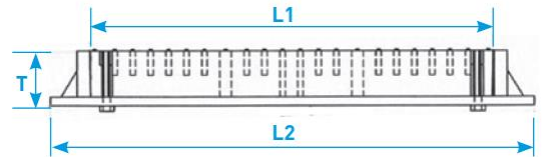

ABS SPA POOL SUCTION GRATING (LIGHT DUTY)

TOP VIEW

CROSS SECTIONAL VIEW

STANDARD SPECIFICATIONS

SKU	MATERIAL	COLOUR	W1 (mm)	W2 (mm)	L1 (mm)	L2 (mm)	T (mm)	WEIGHT (mm)	PCS/CTN
VJSG200	ABS	White	225	270	225	270	30	0.847	20
VJSG200B		Black							