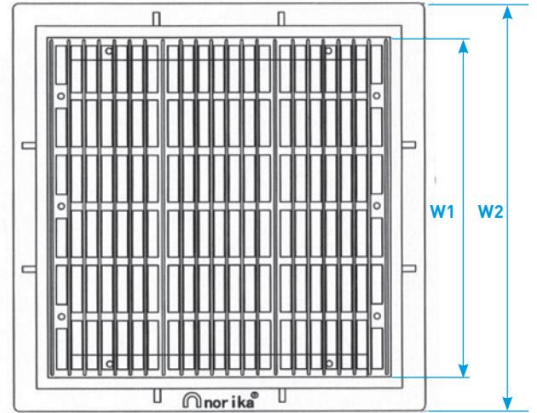

ABS SPA POOL SUCTION GRATING (LIGHT DUTY)

TOP VIEW

CROSS SECTIONAL VIEW

STANDARD SPECIFICATIONS

SKU	MATERIAL	COLOUR	W1 (mm)	W2 (mm)	L1 (mm)	L2 (mm)	T (mm)	WEIGHT (mm)	PCS/CTN
VJSG200	ABS	White	225	270	225	270	30	0.847	20
VJSG200B		Black							