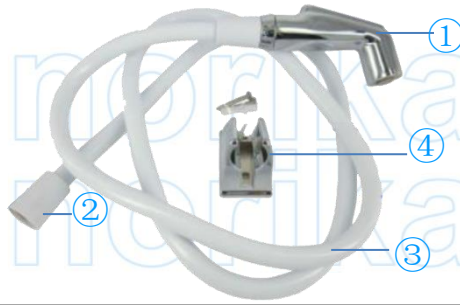

## BIDET ABS SPRAY HEAD WITH WHITE PVC HOSE

DIMENSIONS					
SKU	CONNECTION SIZE (")	HOSE LENGTH (m)	WORKING PRESSURE (Bar)	WEIGHT (Kg)	PCS/CTN
BSNW	½" BSP	1.5	4 - 6	0.056	30

COMPONENT PARTS		
ITEM	PARTS	MATERIAL
1	Spray head	ABS
2	Rubber Gasket	EPDM
3	Hose	PVC & EPDM
4	Holder	ABS

## BIDET BRASS CHROME PLATED SPRAY HEAD WITH STAINLESS STEEL HOSE

DIMENSIONS					
SKU	CONNECTION SIZE (")	HOSE LENGTH (m)	WORKING PRESSURE (Bar)	WEIGHT (Kg)	PCS/CTN
BSNCP	½" BSP	1.2	8 - 10	0.625	30

COMPONENT PARTS		
ITEM	PARTS	MATERIAL
1	Spray head	Brass
2	Rubber Gasket	EPDM
3	Hose	AISI201 & EPDM
4	Holder	Zinc Alloy

## BIDET AISI304 SPRAY HEAD WITH STAINLESS STEEL HOSE

DIMENSIONS					
SKU	CONNECTION SIZE (")	HOSE LENGTH (m)	WORKING PRESSURE (Bar)	WEIGHT (Kg)	PCS/CTN
BSNSS	½" BSP	1.2	8 - 10	0.440	20

COMPONENT PARTS		
ITEM	PARTS	MATERIAL
1	Spray head	AISI304
2	Rubber Gasket	EPDM
3	Hose	AISI201 & EPDM
4	Holder	AISI304