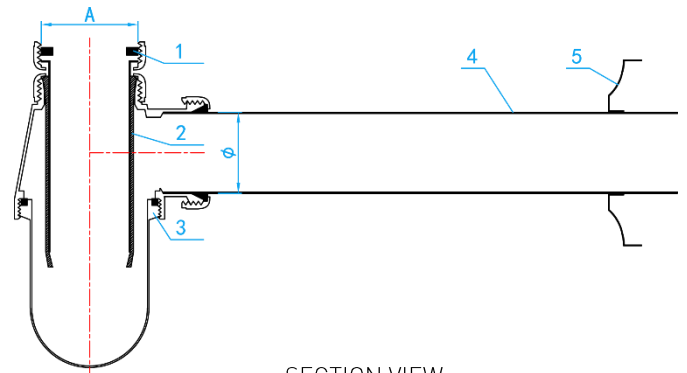

BRASS CHROME PLATED BOTTLE TRAP

SECTION VIEW

COMPONENT PARTS

ITEMS	PARTS	MATERIAL
1	O-ring	TPR
2	Sleeve	PVC
3	Body	Brass
4	Pipe	Brass
5	Decorative cover	Stainless Steel

STANDARD SPECIFICATIONS

SKU	SIZE (mm)	A (inch)	Ø (mm)	PIPE LENGTH (mm)	WEIGHT (kg)	PCS/CTN
BTCP035	35x35	1 ¼"	31.7	202	0.411	50
BTCP042	42x42	1 ½"	38.0	196	0.423	30