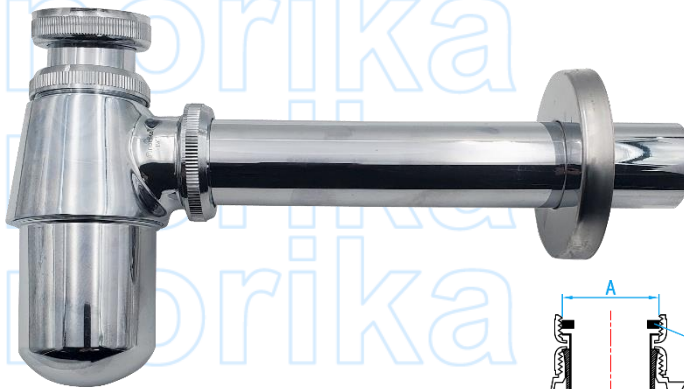

BRASS CHROME PLATED BOTTLE TRAP

SECTION VIEW

COMPONENT PARTS

ITEMS	PARTS	MATERIAL
1	O-ring	TPR
2	Sleeve	PVC
3	Body	Brass
4	Pipe	Brass
5	Decorative cover	Stainless Steel

STANDARD SPECIFICATIONS

SKU	SIZE (mm)	A (inch)	Ø (mm)	PIPE LENGTH (mm)	WEIGHT (kg)	PCS/CTN
BTCP035	35x35	1 ¼"	31.7	202	0.411	50
BTCP042	42x42	1 ½"	38.0	196	0.423	30