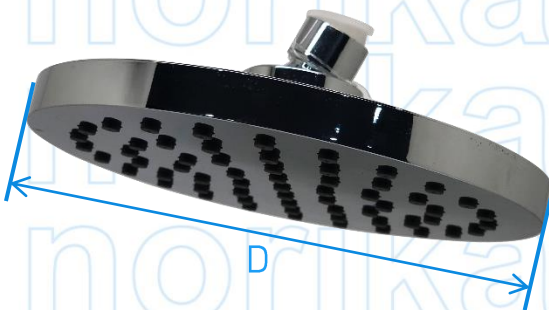

CHROME PLATED SHOWER ROSE

COMPONENT PARTS		
ITEM	PARTS	MATERIAL
1	Body	(Chrome Plated) Brass

SPECIFICATIONS		
SKU	D (mm)	WEIGHT (Kg)
SRN050	48	0.125

COMPONENT PARTS		
ITEM	PARTS	MATERIAL
1	Body	(Chrome Plated) Brass

SPECIFICATIONS		
SKU	D (mm)	WEIGHT (Kg)
SRN100	100	0.142

COMPONENT PARTS		
ITEM	PARTS	MATERIAL
1	Body	(Chrome Plated) ABS

SPECIFICATIONS		
SKU	D (mm)	WEIGHT (Kg)
SRN150-9074	150	0.290
SRN200-9015	200	0.575
SRN250-9214	250	0.600
SRN250-9222	250	0.600