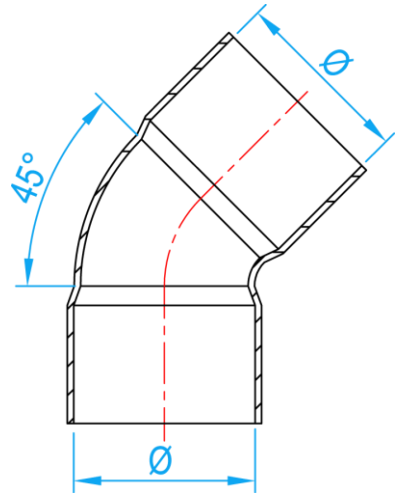

CAPILLARY FITTING

45° ELBOW

COMPLY WITH BSEN1254-1:1998

CROSS SECTIONAL VIEW

COMPONENTS PARTS

PARTS	MATERIAL
ELBOW	COPPER

DIMENSIONS

SKU	SIZE (mm)	WEIGHT (Kg)	PCS/CTN
MBLE45015	15	0.014	1250
MBLE45020	22	0.025	500
MBLE45025	28	0.039	250
MBLE45035	35	0.076	150
MBLE45042	42	0.115	85
MBLE45050	54	0.184	44
MBLE45065	67	0.309	25
MBLE45080	76	0.393	20
MBLE45100	108	1.130	8
MBLE45150	159	2.600	2