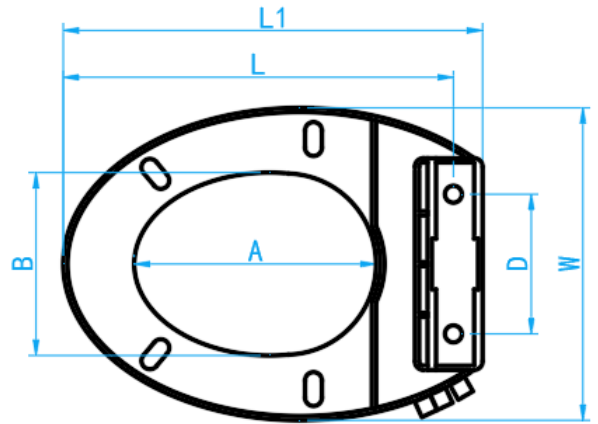

MANUAL CONTROL SMART TOILET SEAT WITH DUAL WASHLET BIDET/HYGIENIC SPRAY

COMPLY WITH JIS A4422: 2011

SIDE VIEW

Installation Step Video:

COMPONENT PARTS

ITEM	PARTS	MATERIAL
1	Body	PP

CHARACTERISTIC

Ergonomic design

Mute slow down

- Create a quiet toilet environment, to prevent bumping and pinching hands.

SPECIFICATIONS

SKU	L (mm)	L1 (mm)	A (mm)	B (mm)	D Installation Hole Distance (mm)	W (mm)	H (mm)	WEIGHT (Kg)	PCS/CTN
DSWWWL	444-468	496	286	216	115-165	369	62.5	2.63	10

***Note : This size is suitable for most V-shaped toilet seat.**