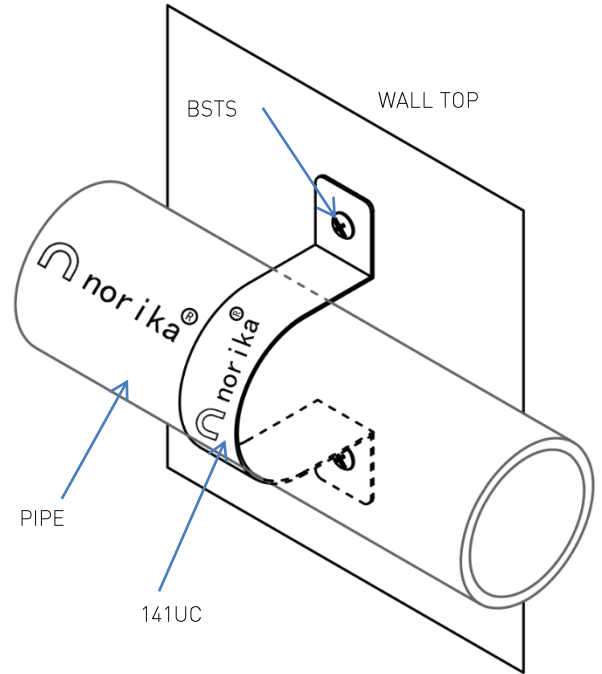

# POLYPROPYLENE U CLIP

INSTALLATION ASSEMBLY

Side View

## DIMENSIONS

SKU	SIZE (mm)	D (mm)	A (mm)	L (mm)	H (mm)	WEIGHT (g)	PCS/CTN
141UC015	1/2"	20	8.5	60	21.5	3.6	1000
141UC020	3/4"	25	10.0	69	26.0	5.1	2100
141UC025	1"	32	12.0	82	33.5	5.6	-
141UC035	1 1/4"	40	12.0	90	41.5	6.4	600
141UC042	1 1/2"	48	12.0	98	47.5	7.4	1000
141UC050	2"	60	12.0	110	59.5	8.1	-