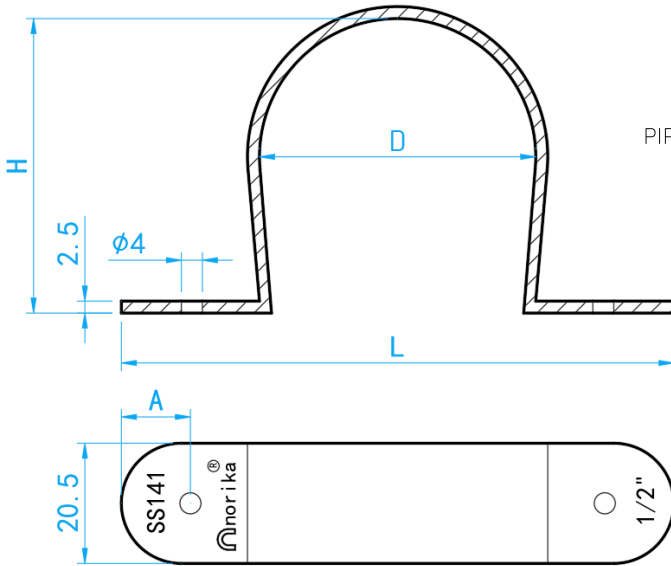

# POLYPROPYLENE U CLIP

INSTALLATION ASSEMBLY

Side View

## DIMENSIONS

SKU	SIZE (mm)	D (mm)	A (mm)	L (mm)	H (mm)	WEIGHT (g)	PCS/CTN
141UC015	1/2"	20	8.5	60	21.5	3.6	1000
141UC020	3/4"	25	10.0	69	26.0	5.1	2100
141UC025	1"	32	12.0	82	33.5	5.6	-
141UC035	1 1/4"	40	12.0	90	41.5	6.4	600
141UC042	1 1/2"	48	12.0	98	47.5	7.4	1000
141UC050	2"	60	12.0	110	59.5	8.1	-