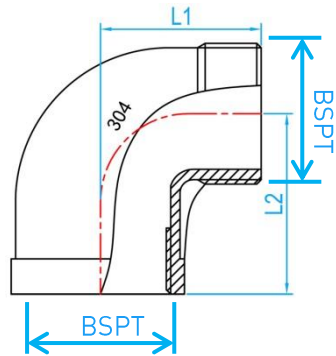

STAINLESS STEEL 304 THREADED FITTINGS

STRAIGHT ELBOW [MXF]

COMPLY WITH BSEN1254-2:1998
AS/NZS 4020:2018

CROSS SECTIONAL VIEW

DIMENSIONS

SKU	SIZE (inch)	L1 (mm)	L2 (mm)	WEIGHT (kg)	PCS/CTN
SS304SE015MF	½"BSPT	37	29	0.068	350
SS304SE020MF	¾"BSPT	46	31	0.098	200
SS304SE025MF	1"BSPT	47	36	0.160	100
SS304SE035MF	1¼"BSPT	54	44	0.260	60
SS304SE042MF	1½"BSPT	58	49	0.330	50
SS304SE050MF	2"BSPT	69	56	0.532	30