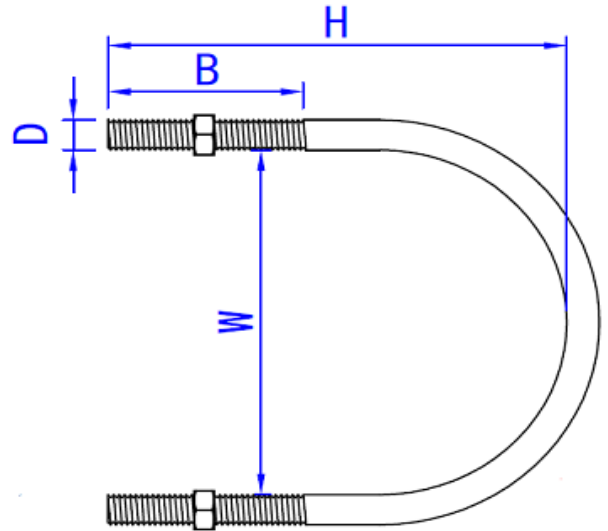

STAINLESS STEEL 304 U BOLTS (3/8")

DIMENSIONS

SKU	H (mm)	B(mm)	D(inch)	W(mm)
SSUB381	59 ± 1.0	36 ± 1	3/8 "	36 ± 1
SSUB38114	63 ± 1.5	36 ± 2	3/8 "	45 ± 1
SSUB38112	76 ± 1.5	36 ± 2	3/8 "	51 ± 1
SSUB382	88 ± 1.5	40 ± 2	3/8 "	64 ± 2
SSUB38212	105 ± 2.5	47 ± 2	3/8 "	75 ± 2
SSUB383	121 ± 2.0	55 ± 2	3/8 "	95 ± 2
SSUB383L	150 ± 1.5	80 ± 2	3/8 "	105 ± 2
SSUB384	141 ± 2.0	68 ± 2	3/8 "	115 ± 2
SSUB384L	156 ± 1.5	90 ± 2	3/8 "	115 ± 2
SSUB385	160 ± 2.0	68 ± 2	3/8 "	144 ± 2
SSUB386	200 ± 2.5	60 ± 2	3/8 "	169 ± 2
SSUB388	250 ± 2.5	60 ± 2	3/8 "	220 ± 2
SSUB3810	322 ± 3.0	100 ± 2	3/8 "	273 ± 2

STAINLESS STEEL 304 U BOLTS(1/2")

DIMENSIONS

SKU	H (mm)	B(mm)	D(inch)	W(mm)
SSUB12212	112 ± 1.0	50 ± 2	1/2 "	78 ± 2
SSUB123	119 ± 1.0	60 ± 2	1/2 "	92 ± 2
SSUB123L	154 ± 1.5	62 ± 2	1/2 "	97 ± 2
SSUB124	155 ± 2.0	70 ± 2	1/2 "	122 ± 2
SSUB124L	172 ± 1.5	90 ± 2	1/2 "	117 ± 2
SSUB125	172 ± 2.0	70 ± 2	1/2 "	145 ± 2
SSUB125L	238 ± 2.0	90 ± 2	1/2 "	133 ± 2
SSUB126	205 ± 2.5	70 ± 2	1/2 "	172 ± 2
SSUB126L	229 ± 2.0	90 ± 2	1/2 "	172 ± 2
SSUB128	252 ± 4.0	118 ± 2	1/2 "	227 ± 2
SSUB1210	319 ± 4.0	102 ± 2	1/2 "	274 ± 2
SSUB1212	369 ± 4.0	132 ± 2	1/2 "	314 ± 2

STAINLESS STEEL 304 U BOLTS(5/8")

DIMENSIONS

SKU	H (mm)	B(mm)	D(inch)	W(mm)
SSUB584	153 ± 2	70 ± 2	5/8 "	117 ± 2
SSUB585	168 ± 3	70 ± 2	5/8 "	139 ± 2
SSUB586	209 ± 3	70 ± 2	5/8 "	169 ± 2
SSUB588	259 ± 3	100 ± 2	5/8 "	222 ± 2
SSUB5810	343 ± 4	115 ± 2	5/8 "	298 ± 2
SSUB5812	358 ± 4	120 ± 2	5/8 "	335 ± 2

STAINLESS STEEL 304 U BOLTS(5/16")

DIMENSIONS

SKU	H (mm)	B(mm)	D(inch)	W(mm)
SSUB51612	45 ± 1.0	30 ± 2	5/16 "	24 ± 1
SSUB51634	54 ± 1.0	30 ± 2	5/16 "	27 ± 1
SSUB5161	55 ± 1.0	35 ± 2	5/16 "	36 ± 1
SSUB516114	62 ± 1.5	35 ± 2	5/16 "	46 ± 1
SSUB516112	71 ± 1.5	35 ± 2	5/16 "	50 ± 1
SSUB5162	87 ± 1.5	35 ± 2	5/16 "	63 ± 2
SSUB516212	101 ± 2.0	45 ± 2	5/16 "	75 ± 2
SSUB5163	118 ± 2.0	45 ± 2	5/16 "	94 ± 2
SSUB5164	156 ± 2.0	45 ± 2	5/16 "	122 ± 2
SSUB5166	196 ± 2.5	50 ± 2	5/16 "	168 ± 2