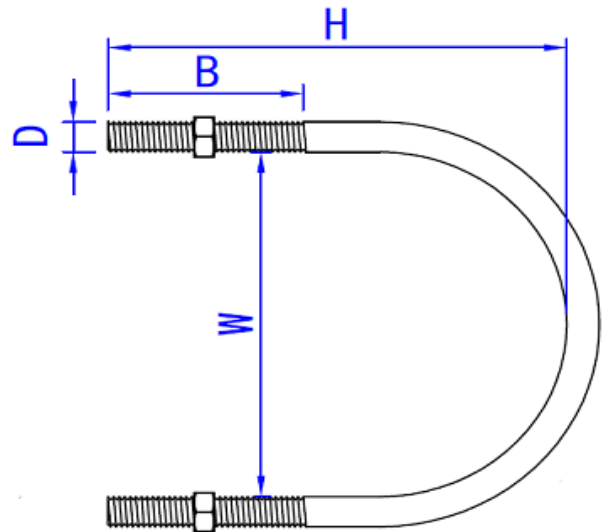

STAINLESS STEEL 304 U BOLTS (3/8")

DIMENSIONS

SKU	H (mm)	B(mm)	D(inch)	W(mm)
SSUB381	59 ± 1.0	36 ± 1	3/8 "	36 ± 1
SSUB38114	63 ± 1.5	36 ± 2	3/8 "	45 ± 1
SSUB38112	76 ± 1.5	36 ± 2	3/8 "	51 ± 1
SSUB382	88 ± 1.5	40 ± 2	3/8 "	64 ± 2
SSUB38212	105 ± 2.5	47 ± 2	3/8 "	75 ± 2
SSUB383	121 ± 2.0	55 ± 2	3/8 "	95 ± 2
SSUB383L	150 ± 1.5	80 ± 2	3/8 "	105 ± 2
SSUB384	141 ± 2.0	68 ± 2	3/8 "	115 ± 2
SSUB384L	156 ± 1.5	90 ± 2	3/8 "	115 ± 2
SSUB385	160 ± 2.0	68 ± 2	3/8 "	144 ± 2
SSUB386	200 ± 2.5	60 ± 2	3/8 "	169 ± 2
SSUB388	250 ± 2.5	60 ± 2	3/8 "	220 ± 2
SSUB3810	322 ± 3.0	100 ± 2	3/8 "	273 ± 2

STAINLESS STEEL 304 U BOLTS(1/2")

DIMENSIONS

SKU	H (mm)	B(mm)	D(inch)	W(mm)
SSUB12212	112 ± 1.0	50 ± 2	1/2 "	78 ± 2
SSUB123	119 ± 1.0	60 ± 2	1/2 "	92 ± 2
SSUB123L	154 ± 1.5	62 ± 2	1/2 "	97 ± 2
SSUB124	155 ± 2.0	70 ± 2	1/2 "	122 ± 2
SSUB124L	172 ± 1.5	90 ± 2	1/2 "	117 ± 2
SSUB125	172 ± 2.0	70 ± 2	1/2 "	145 ± 2
SSUB125L	238 ± 2.0	90 ± 2	1/2 "	133 ± 2
SSUB126	205 ± 2.5	70 ± 2	1/2 "	172 ± 2
SSUB126L	229 ± 2.0	90 ± 2	1/2 "	172 ± 2
SSUB128	252 ± 4.0	118 ± 2	1/2 "	227 ± 2
SSUB1210	319 ± 4.0	102 ± 2	1/2 "	274 ± 2
SSUB1212	369 ± 4.0	132 ± 2	1/2 "	314 ± 2

STAINLESS STEEL 304 U BOLTS(5/8")

DIMENSIONS

SKU	H (mm)	B(mm)	D(inch)	W(mm)
SSUB584	153 ± 2	70 ± 2	5/8 "	117 ± 2
SSUB585	168 ± 3	70 ± 2	5/8 "	139 ± 2
SSUB586	209 ± 3	70 ± 2	5/8 "	169 ± 2
SSUB588	259 ± 3	100 ± 2	5/8 "	222 ± 2
SSUB5810	343 ± 4	115 ± 2	5/8 "	298 ± 2
SSUB5812	358 ± 4	120 ± 2	5/8 "	335 ± 2

STAINLESS STEEL 304 U BOLTS(5/16")

DIMENSIONS

SKU	H (mm)	B(mm)	D(inch)	W(mm)
SSUB51612	45 ± 1.0	30 ± 2	5/16 "	24 ± 1
SSUB51634	54 ± 1.0	30 ± 2	5/16 "	27 ± 1
SSUB5161	55 ± 1.0	35 ± 2	5/16 "	36 ± 1
SSUB516114	62 ± 1.5	35 ± 2	5/16 "	46 ± 1
SSUB516112	71 ± 1.5	35 ± 2	5/16 "	50 ± 1
SSUB5162	87 ± 1.5	35 ± 2	5/16 "	63 ± 2
SSUB516212	101 ± 2.0	45 ± 2	5/16 "	75 ± 2
SSUB5163	118 ± 2.0	45 ± 2	5/16 "	94 ± 2
SSUB5164	156 ± 2.0	45 ± 2	5/16 "	122 ± 2
SSUB5166	196 ± 2.5	50 ± 2	5/16 "	168 ± 2