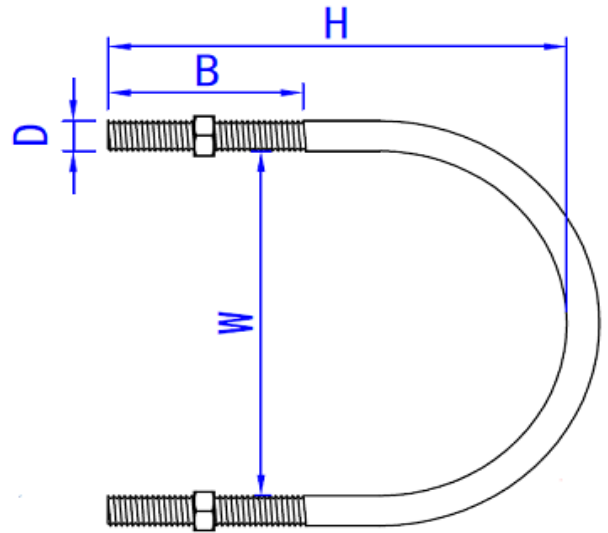

STAINLESS STEEL 304 U BOLTS (3/8")

DIMENSIONS

SKU	H (mm)	B(mm)	D(inch)	W(mm)
SSUB381	59 ± 1.0	36 ± 1	3/8 "	36 ± 1
SSUB38114	63 ± 1.5	36 ± 2	3/8 "	45 ± 1
SSUB38112	76 ± 1.5	36 ± 2	3/8 "	51 ± 1
SSUB382	88 ± 1.5	40 ± 2	3/8 "	64 ± 2
SSUB38212	105 ± 2.5	47 ± 2	3/8 "	75 ± 2
SSUB383	121 ± 2.0	55 ± 2	3/8 "	95 ± 2
SSUB383L	150 ± 1.5	80 ± 2	3/8 "	105 ± 2
SSUB384	141 ± 2.0	68 ± 2	3/8 "	115 ± 2
SSUB384L	156 ± 1.5	90 ± 2	3/8 "	115 ± 2
SSUB385	160 ± 2.0	68 ± 2	3/8 "	144 ± 2
SSUB386	200 ± 2.5	60 ± 2	3/8 "	169 ± 2
SSUB388	250 ± 2.5	60 ± 2	3/8 "	220 ± 2
SSUB3810	322 ± 3.0	100 ± 2	3/8 "	273 ± 2

STAINLESS STEEL 304 U BOLTS(1/2")

DIMENSIONS

SKU	H (mm)	B(mm)	D(inch)	W(mm)
SSUB12212	112 ± 1.0	50 ± 2	1/2 "	78 ± 2
SSUB123	119 ± 1.0	60 ± 2	1/2 "	92 ± 2
SSUB123L	154 ± 1.5	62 ± 2	1/2 "	97 ± 2
SSUB124	155 ± 2.0	70 ± 2	1/2 "	122 ± 2
SSUB124L	172 ± 1.5	90 ± 2	1/2 "	117 ± 2
SSUB125	172 ± 2.0	70 ± 2	1/2 "	145 ± 2
SSUB125L	238 ± 2.0	90 ± 2	1/2 "	133 ± 2
SSUB126	205 ± 2.5	70 ± 2	1/2 "	172 ± 2
SSUB126L	229 ± 2.0	90 ± 2	1/2 "	172 ± 2
SSUB128	252 ± 4.0	118 ± 2	1/2 "	227 ± 2
SSUB1210	319 ± 4.0	102 ± 2	1/2 "	274 ± 2
SSUB1212	369 ± 4.0	132 ± 2	1/2 "	314 ± 2

STAINLESS STEEL 304 U BOLTS(5/8")

DIMENSIONS

SKU	H (mm)	B(mm)	D(inch)	W(mm)
SSUB584	153 ± 2	70 ± 2	5/8 "	117 ± 2
SSUB585	168 ± 3	70 ± 2	5/8 "	139 ± 2
SSUB586	209 ± 3	70 ± 2	5/8 "	169 ± 2
SSUB588	259 ± 3	100 ± 2	5/8 "	222 ± 2
SSUB5810	343 ± 4	115 ± 2	5/8 "	298 ± 2
SSUB5812	358 ± 4	120 ± 2	5/8 "	335 ± 2

STAINLESS STEEL 304 U BOLTS(5/16")

DIMENSIONS

SKU	H (mm)	B(mm)	D(inch)	W(mm)
SSUB51612	45 ± 1.0	30 ± 2	5/16 "	24 ± 1
SSUB51634	54 ± 1.0	30 ± 2	5/16 "	27 ± 1
SSUB5161	55 ± 1.0	35 ± 2	5/16 "	36 ± 1
SSUB516114	62 ± 1.5	35 ± 2	5/16 "	46 ± 1
SSUB516112	71 ± 1.5	35 ± 2	5/16 "	50 ± 1
SSUB5162	87 ± 1.5	35 ± 2	5/16 "	63 ± 2
SSUB516212	101 ± 2.0	45 ± 2	5/16 "	75 ± 2
SSUB5163	118 ± 2.0	45 ± 2	5/16 "	94 ± 2
SSUB5164	156 ± 2.0	45 ± 2	5/16 "	122 ± 2
SSUB5166	196 ± 2.5	50 ± 2	5/16 "	168 ± 2