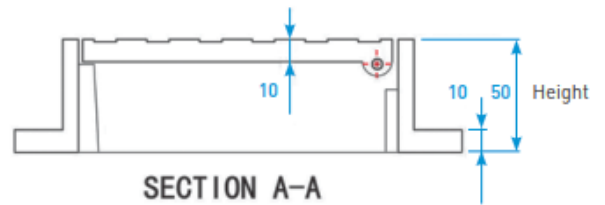

STOP COCK COVER

STANDARD SPECIFICATIONS

SKU	MATERIAL	INTERNAL OPENING (mm)	EXTERNAL (mm)	HEIGHT (mm)	WEIGHT (kg)
DISCC200	Ductile Iron	143 X 143	200 X 200	50	4.5