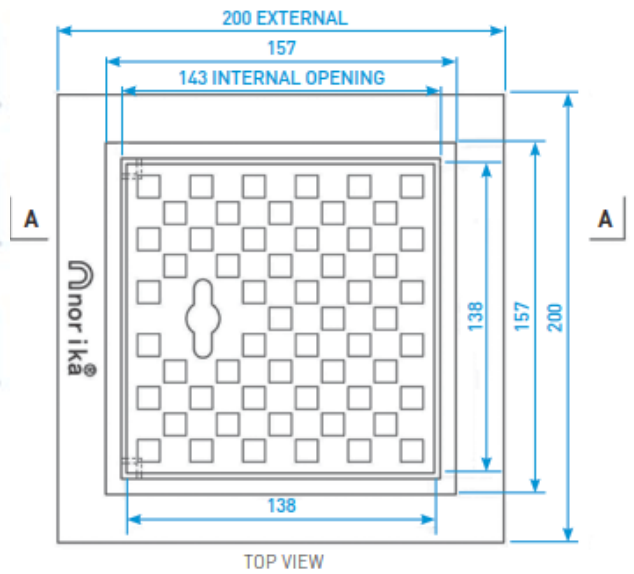

STOP COCK COVER

STANDARD SPECIFICATIONS

SKU	MATERIAL	INTERNAL OPENING (mm)	EXTERNAL (mm)	HEIGHT (mm)	WEIGHT (kg)
DISCC200	Ductile Iron	143 X 143	200 X 200	50	4.5