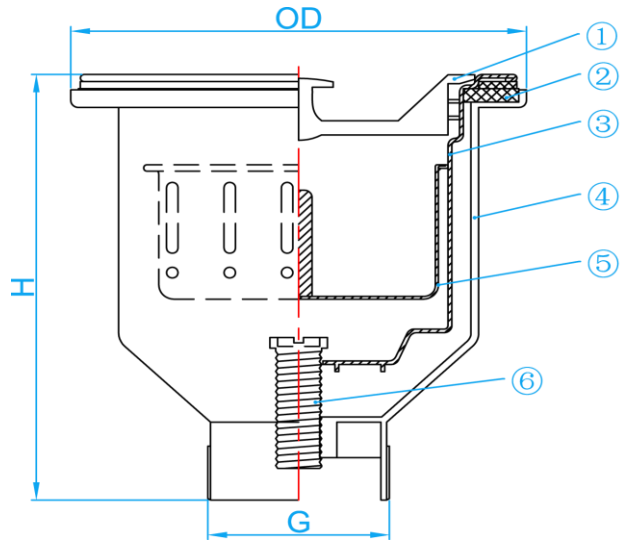

# STAINLESS STEEL BIG BASKET WASTE PLUG

SECTION VIEW

COMPONENT PARTS

ITEM	PARTS	MATERIAL
1	Cover	AISI304
2	O-ring	Rubber
3	Body (Inside)	AISI304
4	Body (outside)	PVC
5	Filter	AISI304
6	Bolt	AISI304

SPECIFICATIONS

SKU	OD (mm)	H (mm)	G (Inch)	WEIGHT (Kg)	PCS/CTN
WP312F	119	116	1 ½" BSP	0.314	50