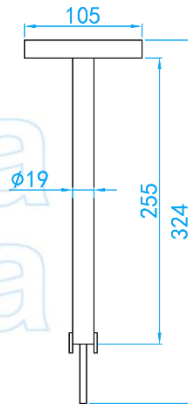

STAINLESS STEEL AIR VENT FOR SPA POOL

CROSS SECTIONAL VIEW

STANDARD SPECIFICATIONS

SKU	MATERIAL	WEIGHT (kg)
VJSSAV	AISI304	0.176

FRONT VIEW

STANDARD SPECIFICATIONS

SKU	MATERIAL	WEIGHT (kg)
VJEBO	AISI304	0.190