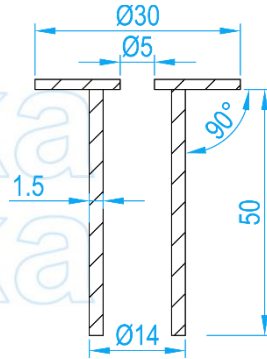

STAINLESS STEEL AIR VENT FOR SPA POOL

CROSS SECTIONAL VIEW

STANDARD SPECIFICATIONS

SKU	MATERIAL	WEIGHT (kg)
VJSSAV	AISI304	0.176

FRONT VIEW

STANDARD SPECIFICATIONS

SKU	MATERIAL	WEIGHT (kg)
VJEBO	AISI304	0.190