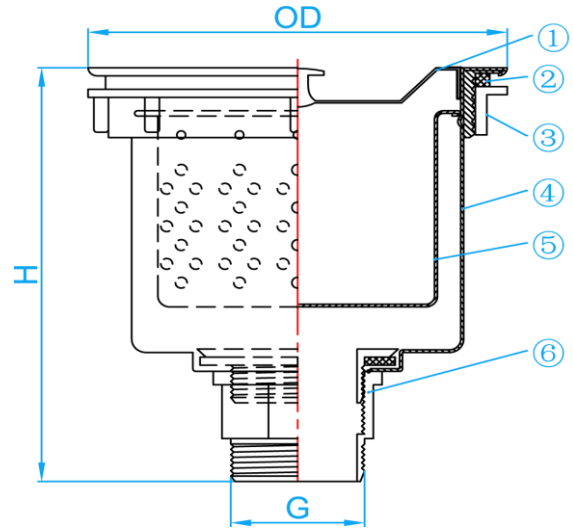

STAINLESS STEEL BIG BASKET WASTE PLUG

SECTION VIEW

COMPONENT PARTS

ITEM	PARTS	MATERIAL
1	Cover	AISI304
2	O-ring	Rubber
3	Nut	PVC
4	Body	AISI304
5	Filter	AISI304
6	Connector	PVC

SPECIFICATIONS

SKU	OD (mm)	H (mm)	G (Inch)	WEIGHT (Kg)	PCS/CTN
WP612F	144	154	1 1/2" BSP	0.491	50