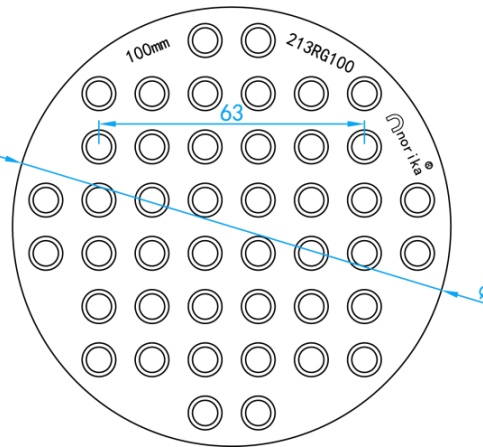

# UPVC ROUND GRATING WHITE COLOUR

213RG80

TOP VIEW

SIDE VIEW

213RG100

TOP VIEW

SIDE VIEW

## COMPONENT PARTS

PARTS	MATERIAL
Grating	uPVC

## DIMENSIONS

SKU	Ø (mm)	H (mm)	WEIGHT (kg)	PCS/CTN
213RG80	77	7.5	0.023	
213RG100	102.5	7.0	0.062	