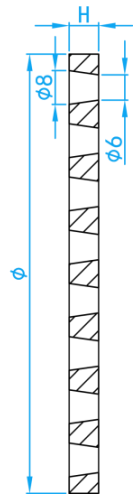

# UPVC ROUND GRATING WHITE COLOUR

213RG80

TOP VIEW

SIDE VIEW

213RG100

TOP VIEW

SIDE VIEW

## COMPONENT PARTS

PARTS	MATERIAL
Grating	uPVC

## DIMENSIONS

SKU	Ø (mm)	H (mm)	WEIGHT (kg)	PCS/CTN
213RG80	77	7.5	0.023	
213RG100	102.5	7.0	0.062	