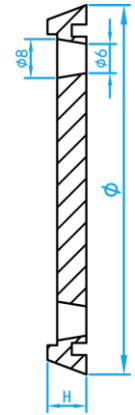

# UPVC ROUND GRATING WHITE COLOUR

213RG80

TOP VIEW

SIDE VIEW

213RG100

TOP VIEW

SIDE VIEW

## COMPONENT PARTS

PARTS	MATERIAL
Grating	uPVC

## DIMENSIONS

SKU	Ø (mm)	H (mm)	WEIGHT (kg)	PCS/CTN
213RG80	77	7.5	0.023	
213RG100	102.5	7.0	0.062	