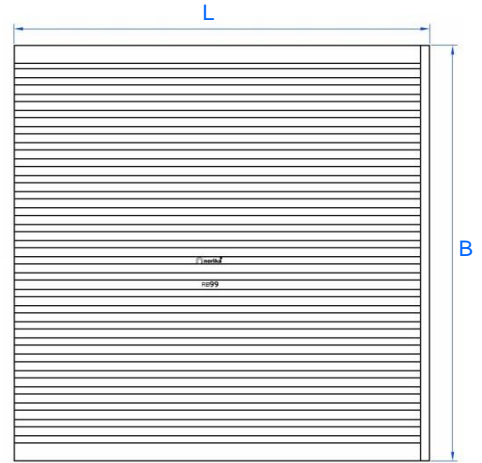

RUBBER BLOCK FOR PUMP

TOP VIEW

SIDE VIEW

STANDARD SPECIFICATIONS

Temperature	80°C
Hardness	60±5

DIMENSIONS

SKU	MATERIAL	L (mm)	B (mm)	T (mm)	WEIGHT (kg)	PCS/CTN
RB55	Natural Rubber	123	123	18	0.267	40
RB99	Natural Rubber	230	230	10	0.600	50