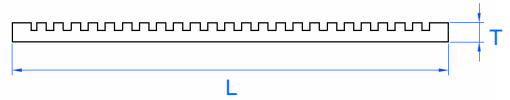

RUBBER BLOCK FOR PUMP

TOP VIEW

SIDE VIEW

STANDARD SPECIFICATIONS

Temperature	80°C
Hardness	60±5

DIMENSIONS

SKU	MATERIAL	L (mm)	B (mm)	T (mm)	WEIGHT (kg)	PCS/CTN
RB55	Natural Rubber	123	123	18	0.267	40
RB99	Natural Rubber	230	230	10	0.600	50