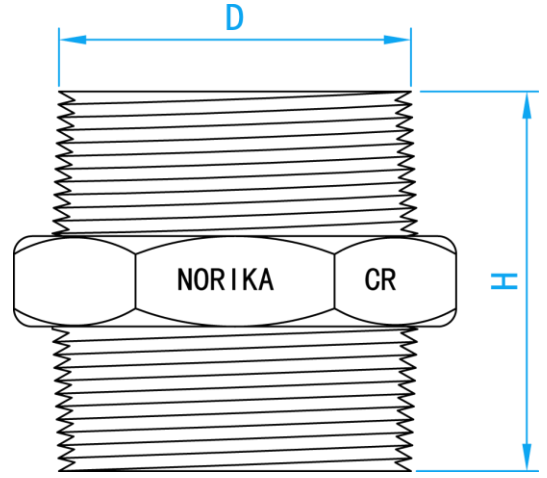

MI x MI BRASS NIPPLE

COMPLY WITH BSEN12165:1998

FRONT VIEW

COMPONENT PARTS

PARTS	MATERIAL
Nipple	DZR Brass

DIMENSIONS

SKU	SIZE (mm)	D (inch)	H (mm)	WEIGHT (kg)	PCS/CTN
CREN015	15	½"BSPT	31.5	0.035	500
CREN020	20	¾"BSPT	36	0.060	300
CREN025	25	1"BSPT	38	0.110	150
CREN035	35	1¼"BSPT	44	0.180	100
CREN042	42	1½"BSPT	48	0.234	80
CREN050	50	2"BSPT	51	0.333	48
CREN065	65	2½"BSPT	63	0.805	20
CREN080	80	3"BSPT	84	1.290	5
CREN100	100	4"BSPT	100	1.696	4