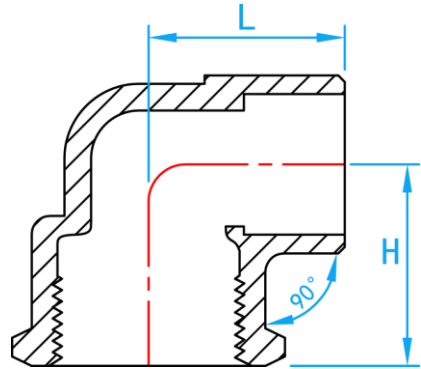

COPPER CAPILLARY FITTING

COMPLY WITH BSEN1254-1:1998
AS/NZS4020:2005
BSEN1982:2008

MBL x FI ELBOW

CROSS SECTIONAL VIEW

COMPONENT PARTS

PARTS	MATERIAL
FI Elbow	Bronze

DIMENSIONS

SKU	SIZE (inch x mm)	L (mm)	H (mm)	WEIGHT (kg)	PCS/CTN
MBLFIE015	1/2" BSP x 15	22.5	20.5	0.050	400
MBLFIE020	3/4" BSP x 22	30.0	29.5	0.100	180
MBLFIE025	1" BSP x 28	36.0	39.0	0.182	70