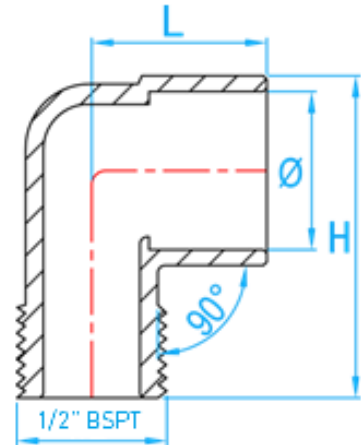

COPPER CAPILLARY FITTING

COMPLY WITH BSEN1254-1:1998
AS/NZS4020:2005
BSEN1982:2008

MBL x MI ELBOW

CROSS SECTIONAL VIEW

COMPONENT PARTS

PARTS	MATERIAL
MI Elbow	Bronze

DIMENSIONS

SKU	L (mm)	Ø (mm)	H (mm)	WEIGHT (kg)	PCS/CTN
MBLMIE015	19	15	36	0.045	400
MBLMIE02015	24.52	22	45	0.100	200
MBLMIE02515	30.50	28	52	0.129	150
MBLMIE03515	35	35	60	0.155	70