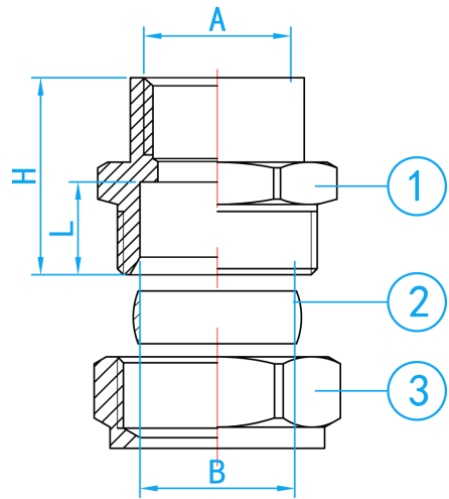

COMPRESSION [CXFI] REDUCING COUPLER

COMPLY WITH BSEN1254-2:1998

SECTION VIEW

COMPONENT PARTS

ITEM	PARTS	MATERIAL
1	Body	CR Brass
2	Ring	Brass
3	Nut	Brass

DIMENSIONS

SKU	A (mm)	B (mm)	L (mm)	H (mm)	WEIGHT (kg)	PCS/CTN
CRCFIU02015	1/2" BSP	22	13.0	27.6	0.070	300