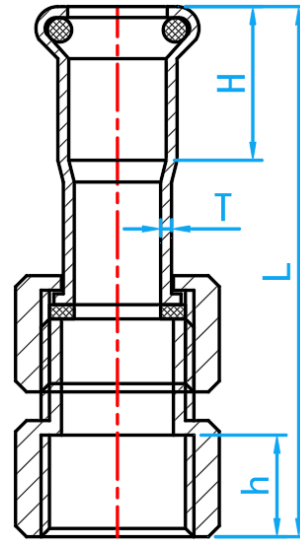

STAINLESS STEEL 304 PRESS FIT FITTINGS (M PROFILE)

COMPLY WITH BSEN1254-2: 1998
AS 3688: 2005
AS/NZS 4020: 2005
SS 375: 2015
SS 270: 2015

FEMALE JOINT CONNECTOR

CROSS SECTIONAL VIEW

DIMENSIONS

SKU	SIZE (mm x inch)	L (mm)	H (mm)	h (mm)	T (mm)	WEIGHT (kg)	PCS/CTN
SSPFNFJC015	15×1/2" BSP	71	20	15	1.5	0.099	180
SSPFNFJC020	22×3/4" BSP	75	21	17	1.5	0.152	150
SSPFNFJC025	28×1" BSP	83	23	19	1.5	0.215	70
SSPFNFJC035	35×1 1/4" BSP	91	26	21	1.5	0.326	60
SSPFNFJC042	42×1 1/2" BSP	111	31	22	1.5	0.381	50
SSPFNFJC050	54×2" BSP	116	36	27	1.5	0.634	24