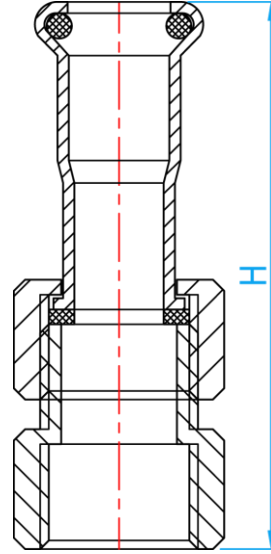

STAINLESS STEEL 304 PRESS FIT FITTINGS

COMPLY WITH BSEN1254-2:1998

FEMALE JOINT CONNECTOR

CROSS SECTIONAL VIEW

DIMENSIONS

SKU	SIZE (mm x inch)	H (mm)	WEIGHT (kg)	PCS/CTN
SSPFNFJC015	15×1/2" BSP	71	0.099	180
SSPFNFJC020	22×3/4" BSP	75	0.152	120
SSPFNFJC025	28×1" BSP	83	0.215	70
SSPFNFJC035	35×1 1/4" BSP	91	0.326	60
SSPFNFJC042	42×1 1/2" BSP	111	0.381	50
SSPFNFJC050	54×2" BSP	116	0.634	24