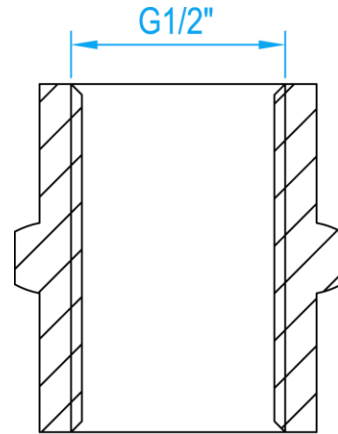

BRASS CR[FIXFI] EQUAL SOCKET

CROSS SECTIONAL VIEW

SIDE VIEW

COMPONENTS PARTS

PARTS	MATERIAL
EQUAL SOCKET	DZR BRASS

DIMENSIONS

SKU	L [mm]	h1 [mm]	h2 [mm]	H [mm]	D [mm]	WEIGHT [Kg]	PCS/CTN
CRES015	30.81	13.28	13.28	32.73	25.50	0.056	300