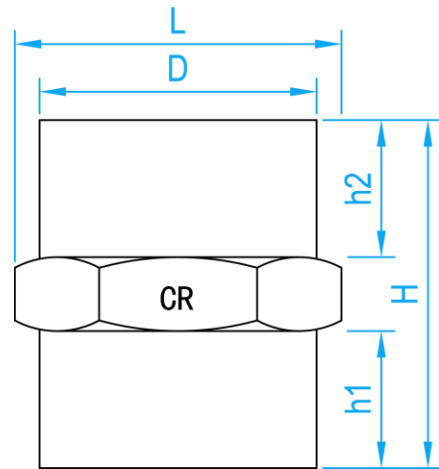

BRASS CR[FIXFI] EQUAL SOCKET

CROSS SECTIONAL VIEW

SIDE VIEW

COMPONENTS PARTS

PARTS	MATERIAL
EQUAL SOCKET	DZR BRASS

DIMENSIONS

SKU	L [mm]	h1 [mm]	h2 [mm]	H [mm]	D [mm]	WEIGHT [Kg]	PCS/CTN
CRES015	30.81	13.28	13.28	32.73	25.50	0.056	300