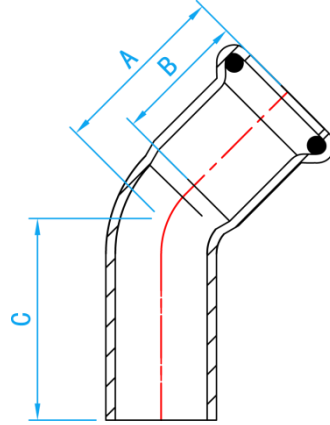

# COPPER PRESS FIT FITTINGS

COMPLY WITH BSEN1254-2:1998

## 45° ELBOW MXF

CROSS SECTIONAL VIEW

### DIMENSIONS

SKU	SIZE (mm)	A (mm)	B (mm)	C [mm]	WEIGHT (Kg)	PCS/CTN
PFNE45015MF	15	27.5	20	34.0	0.038	240
PFNE45020MF	22	32.0	21	42.0	0.066	120
PFNE45025MF	28	37.0	23	45.5	0.091	80
PFNE45035MF	35	43.5	26	58.0	0.153	40
PFNE45042MF	42	51.0	30	73.0	0.218	32
PFNE45050MF	54	62.0	35	85.0	0.333	12
PFNE45065MF	67	85.0	50	90.0	0.670	6