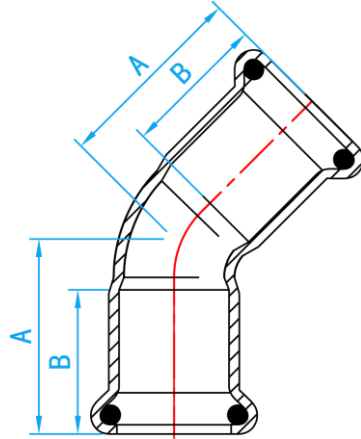

COPPER PRESS FIT FITTINGS

COMPLY WITH BSEN1254-2:1998

45° ELBOW

CROSS SECTIONAL VIEW

DIMENSIONS

SKU	SIZE (mm)	A (mm)	B (mm)	WEIGHT (Kg)	PCS/CTN
PFNE45015	15	27.5	20	0.040	240
PFNE45020	22	32.0	21	0.063	120
PFNE45025	28	37.0	23	0.091	80
PFNE45035	35	43.5	26	0.134	40
PFNE45042	42	51.0	30	0.194	24
PFNE45050	54	62.0	35	0.287	12
PFNE45065	67	85.0	50.0	0.650	6