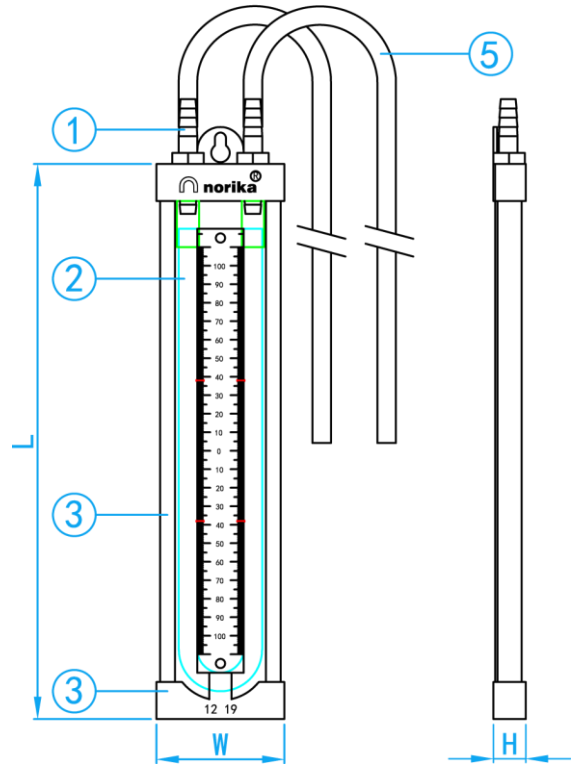

# U GAUGE

\* The pipe tube is 1.2m length, cut the length as needed.

## SPECIFICATION

SIDE VIEW

Range	-100mm ~ 100mm
-------	----------------

## COMPONENT PARTS

ITEMS	PARTS	MATERIAL
1	Pagoda Connector	AISI304
2	Pipe	Perspex
3	Body	AISI304
4	Fixed Sleeve	ABS
5	Pipe Tube	PVC

## DIMENSIONS

SKU	L (mm)	W (mm)	H (mm)	WEIGHT (kg)	PCS/CTN
UG300	300	71	17	0.305	50