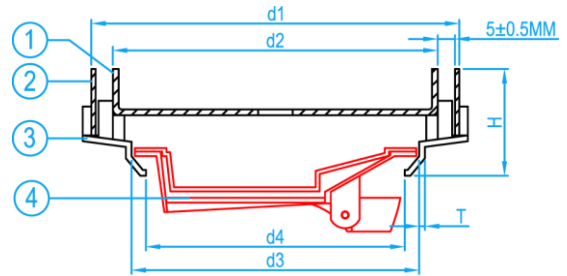

# AISI304 DECORATIVE SMARTDRAIN

COMPLY WITH SS213:1998

SMARTDRAIN12550TN&12550MN(Black)

SMARTDRAIN125T & 125M(Black)

\*4 is not applicable for SMARTDRAIN12550TN & SMARTDRAIN 12550MN because of the outlet's inner diameter.

CROSS SECTIONAL VIEW

SMARTDRAIN12550TN/12550MN

CROSS SECTIONAL VIEW

SMARTDRAIN125M/125T

## COMPONENT PARTS

ITEM	PARTS	MATERIAL
1	Tray	AISI304
2	Frame	AISI304
3	Base	UPVC
*4	Filter	UPVC (213MTNB)
5	Key	Nylon

## DIMENSIONS

SKU	d1 (mm)	d2 (mm)	d3 (mm)	d4 (mm)	T (mm)	H (mm)	WEIGHT (Kg)	PCS/CTN
SMARTDRAIN12550TN	127.5	113.5	61.6	50.2	2.3	100	0.54	20
SMARTDRAIN12550MN	127.5	113.5	61.6	50.2	2.3	110	0.64	20
SMARTDRAIN125M	127.5	113.5	98.5	90	2	47	0.55	20
SMARTDRAIN125T	127.5	113.5	98.5	90	2	38	0.45	20