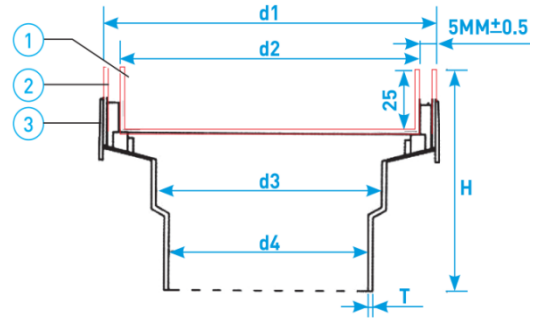

# AISI304 DECORATIVE SMARTDRAIN

COMPLY WITH SS213:1998

SMARTDRAIN12550TN&12550MN(Black)

SMARTDRAIN125T & 125M(Black)

\*4 is not applicable for SMARTDRAIN12550TN & SMARTDRAIN 12550MN because of the outlet's inner diameter.

CROSS SECTIONAL VIEW

SMARTDRAIN12550TN/12550MN

CROSS SECTIONAL VIEW

SMARTDRAIN125M/125T

## COMPONENT PARTS

ITEM	PARTS	MATERIAL
1	Tray	AISI304
2	Frame	AISI304
3	Base	UPVC
*4	Filter	UPVC (213MTNB)
5	Key	Nylon

## DIMENSIONS

SKU	d1 (mm)	d2 (mm)	d3 (mm)	d4 (mm)	T (mm)	H (mm)	WEIGHT (Kg)	PCS/CTN
SMARTDRAIN12550TN	127.5	113.5	61.6	50.2	2.3	100	0.54	20
SMARTDRAIN12550MN	127.5	113.5	61.6	50.2	2.3	110	0.64	20
SMARTDRAIN125M	127.5	113.5	98.5	90	2	47	0.55	20
SMARTDRAIN125T	127.5	113.5	98.5	90	2	38	0.45	20