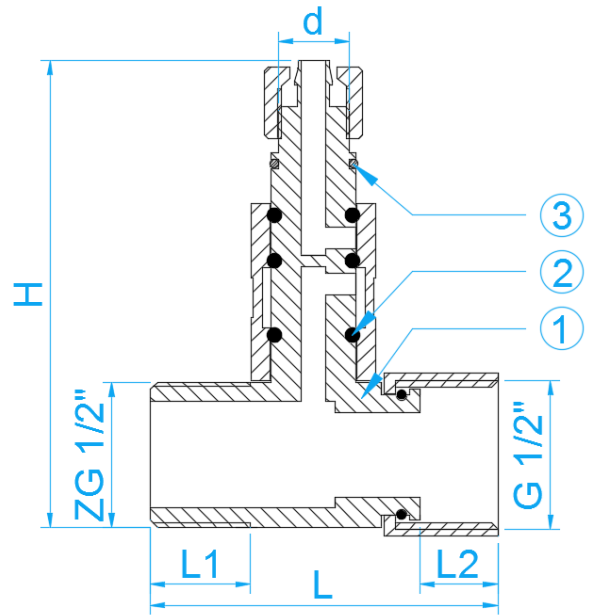

STAINLESS STEEL 304 RO FEED WATER ADAPTER WITH SHUT OFF VALVE [MXF] FOR WATER PURIFIERS

CROSS SECTIONAL VIEW

STANDARD SPECIFICATION

Working Pressure	200Psi
Applicable Medium	Water

COMPONENT PARTS

ITEM	PARTS	MATERIAL
1	Body	AISI304
2	Clip	AISI304
3	O-ring	EPDM

DIMENSIONS

SKU	SIZE (inch)	H (mm)	L (mm)	L1 (mm)	L2 (mm)	d (inch)	WEIGHT (Kg)	PCS/CTN
MBVSSN01506TO	1/2" X 1/4"	66	49	13	11	1/4"	0.11	100
MBVSSN01510TO	1/2" X 3/8"	66	49	13	11	3/8"	0.11	100