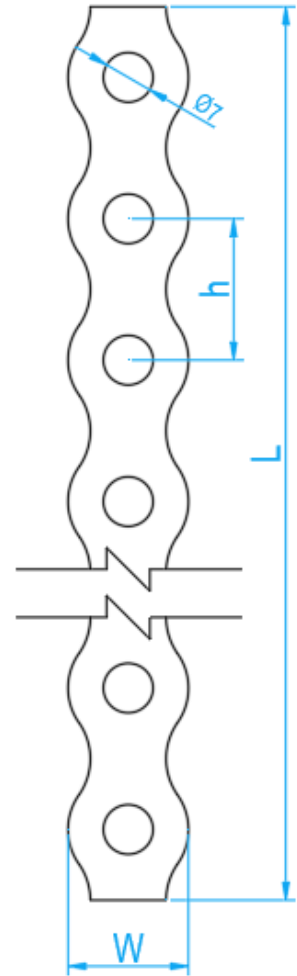

GALVANIZED IRON LB BAND / PERFOATED FIXING STRAP

INSTALLATION ASSEMBLY

FRONT VIEW

DIMENSIONS

STOCK CODE	MATERIAL	L (mm)	W (mm)	T(mm)	h(mm)	WEIGHT (kg)
LB17	Galvanized Iron	10000	17	0.7	20	0.71