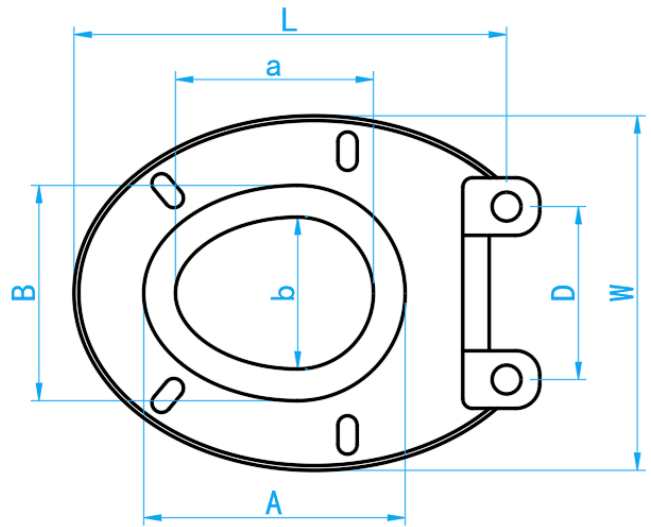

ADULT TOILET SEAT WITH CHILD POTTY TRAINING COVER

SIDE VIEW

COMPONENT PARTS

ITEM	PARTS	MATERIAL
1	Body	PP

SPECIFICATIONS

SKU	L (mm)	A x B For Adult (mm)	a x b For Children (mm)	D Installation Hole Distance (mm)	W (mm)	WEIGHT (Kg)	PCS/CTN
DSWWAK	425-435	269 x 220	206 x 145	160±20	383	1.485	10

***Note : This size is suitable for most V-shaped toilet seat.**