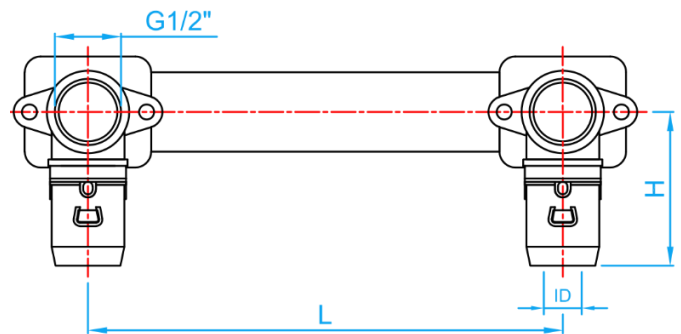

# PEX PIPES AND FITTINGS

COMPLY WITH BS EN ISO 21003-1:2008  
 BS EN ISO 21003-3:2008  
 SS 375:2015

## F6 PUSH-FIT PEX ASSEMBLY DOUBLE FLANGE ELBOW

SIDE VIEW

### DIMENSIONS

SKU	SIZE (mmxinch)	ID (mm)	L (mm)	H (mm)	WEIGHT (kg)	PCS/CTN
PEXF6FE016S	16X1/2"	11.8	150	49.5	0.223	16
PEXF6FE02016S	20X1/2"	15.8	150	51.0	-	-