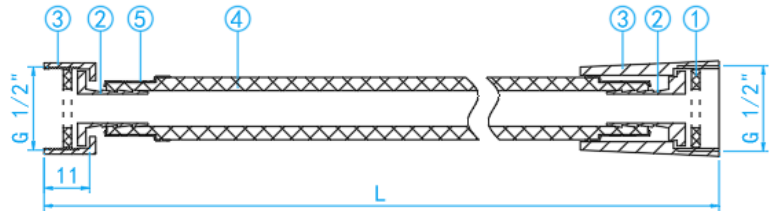

# PVC FLEXIBLE TUBE SHOWER HOSE

SECTION VIEW

## COMPONENT PARTS

ITEM	PARTS	MATERIAL
1.	Washer	NBR
2.	Nut	Brass
3.	Cap	Brass
4.	Body	PVC
5.	Clamp	AISI304

## DIMENSIONS

SKU	L (mm)	WEIGHT (kg)	PCS/CTN
SHN1500GG	1500	0.250	25