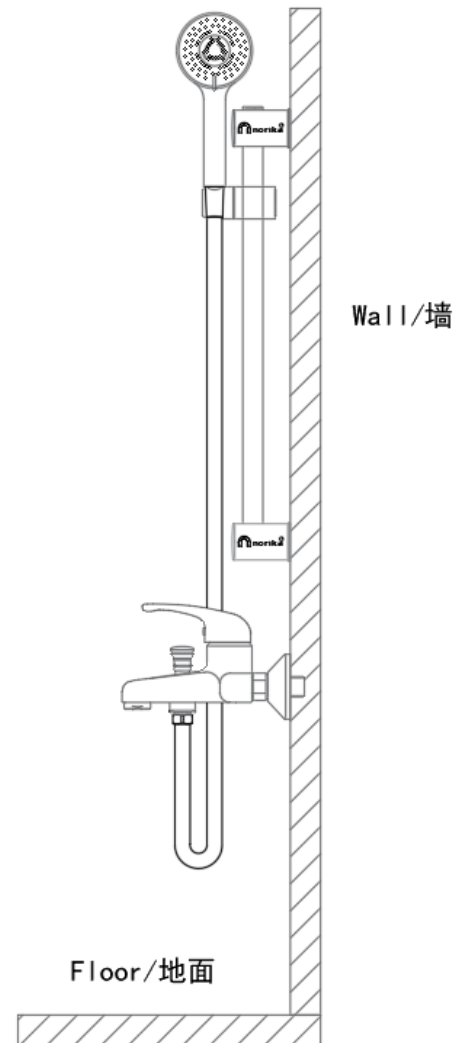

# PVC FLEXIBLE TUBE SHOWER HOSE

SECTION VIEW

## COMPONENT PARTS

ITEM	PARTS	MATERIAL
1.	Washer	NBR
2.	Nut	Brass
3.	Cap	Brass
4.	Body	PVC
5.	Clamp	AISI304

## STANDARD SPECIFICATIONS

Working Pressure	10 bar
Suitable Temperature	-10°C~70°C

## DIMENSIONS

SKU	L (mm)	WEIGHT (kg)	PCS/CTN
SHN1500GG	1500	0.250	25