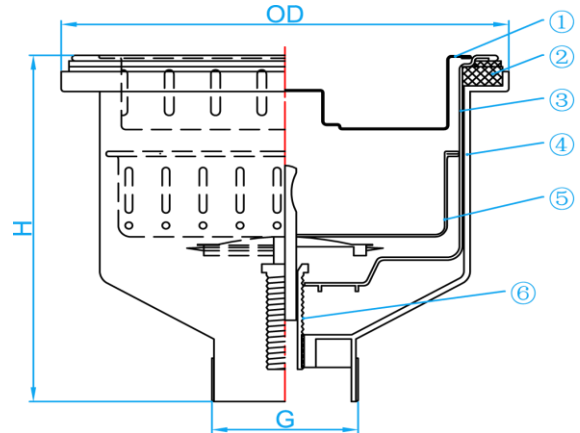

STAINLESS STEEL BIG BASKET WASTE PLUG

SECTION VIEW

COMPONENT PARTS

ITEM	PARTS	MATERIAL
1	Cover	AISI304
2	O-ring	Rubber
3	Body (Inside)	AISI304
4	Body (outside)	PVC
5	Filter	AISI304
6	Bolt	AISI304

SPECIFICATIONS

SKU	OD (mm)	H (mm)	G (Inch)	WEIGHT (Kg)	PCS/CTN
WP412F	145	116	1 1/2" BSP	0.459	50